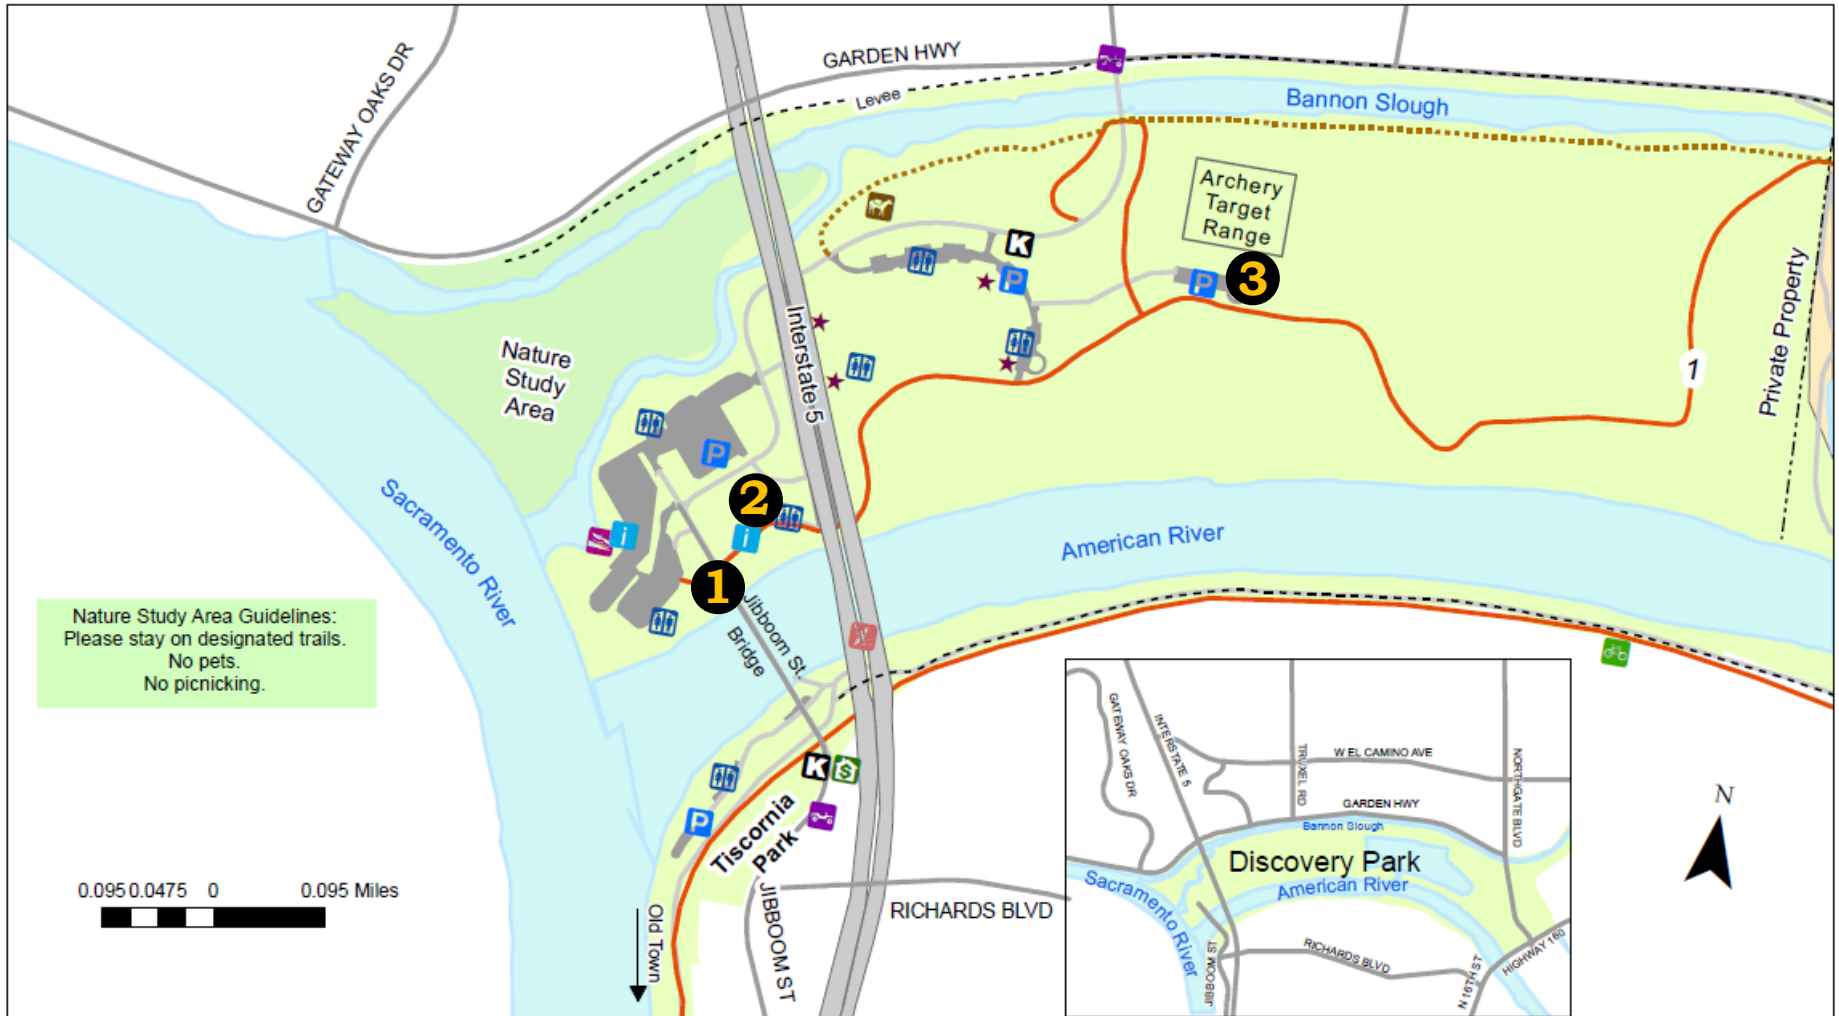

Discovery Park

1600 Garden Highway, Sacramento, CA 95833

Nature Study Area Guidelines:
Please stay on designated trails.
No pets.
No picnicking.

- | | | | |
|--------------------|-------------------------|---|------------------|
| Pay Station | Reservable Picnic Area | Car, Bicycle, Pedestrian Access | Sidewalk |
| Kiosk | Boat Ramp, Trailer Boat | Bicycle, Pedestrian Access | Parkway Road |
| Wayfinding Signage | Equestrian Staging | Bicycle/Pedestrian Trail (with mile marker) | Maintenance Road |
| Parking | Car Top Boat Launch | Equestrian/Hiking Trail | Levee |
| Restroom | | | |