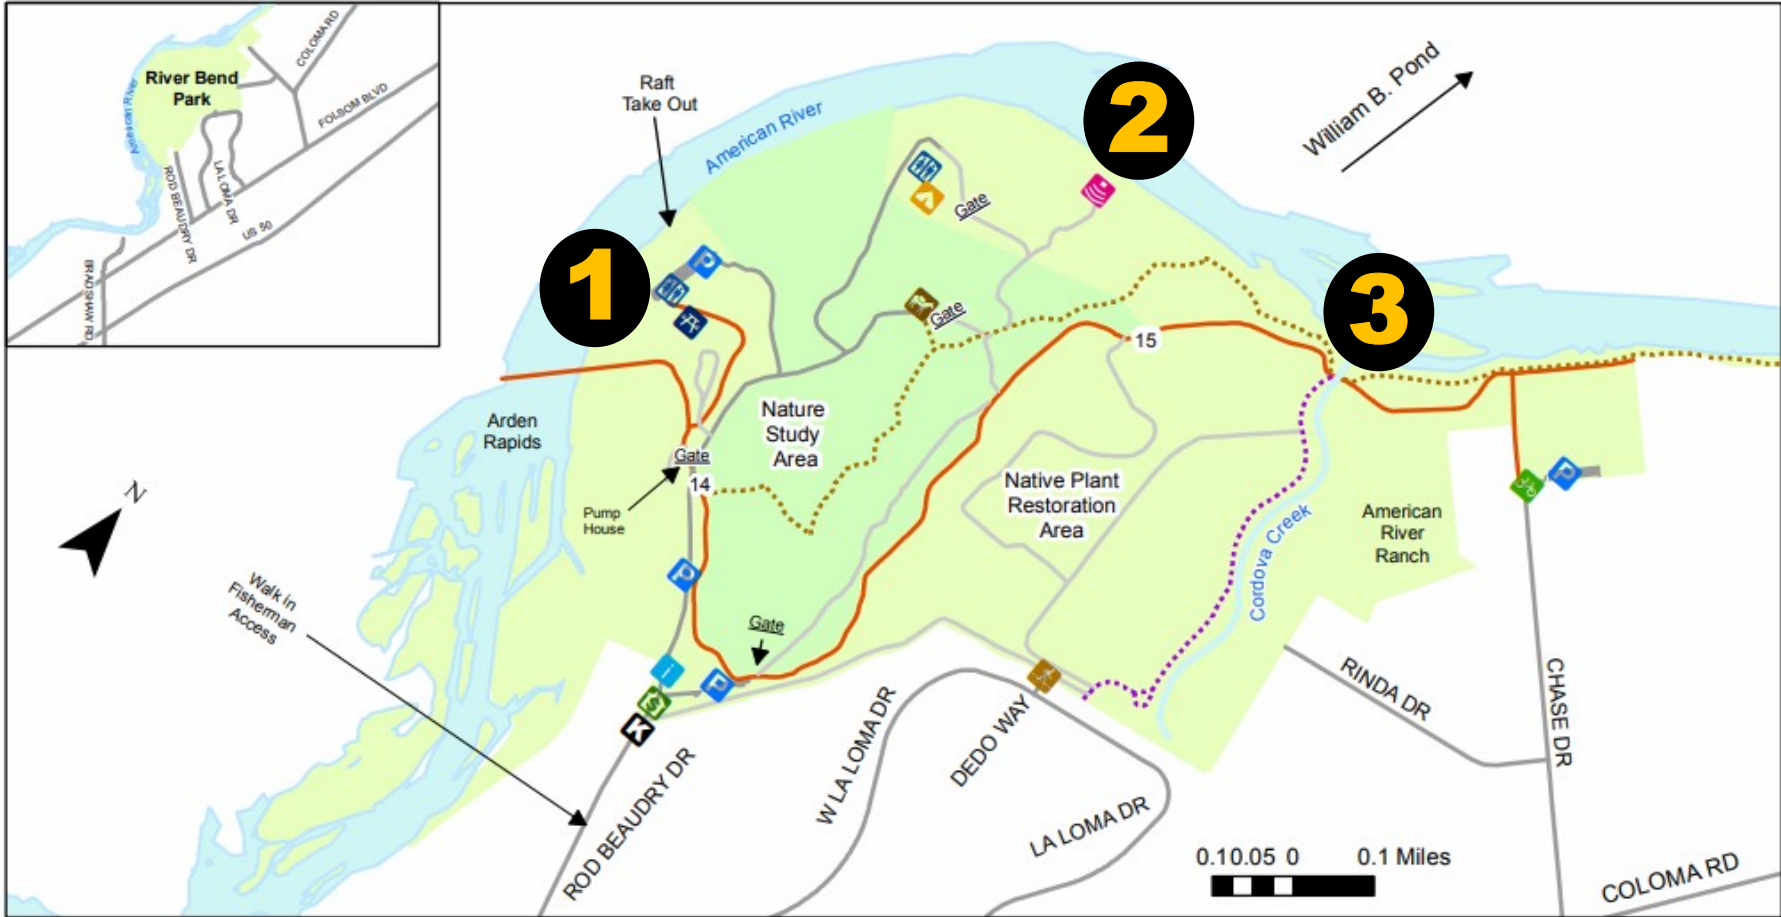

# River Bend Park

2300 Rod Beaudry Drive, Sacramento, CA 95827

- Pay Station
- Kiosk
- Wayfinding Signage
- Parking
- Restroom
- Youth Day Camp
- Picnic Area
- Amphitheater
- Equestrian Staging
- Car, Bike, Pedestrian Access
- Bicycle, Pedestrian Access
- Pedestrian Access

- # Bicycle/Pedestrian Trail (with mile marker)
- Equestrian/Hiking Trail
- Parkway Road
- Maintenance Road

Nature Study Area Guidelines:  
Please stay on designated trails.  
No pets.  
No picnicking.